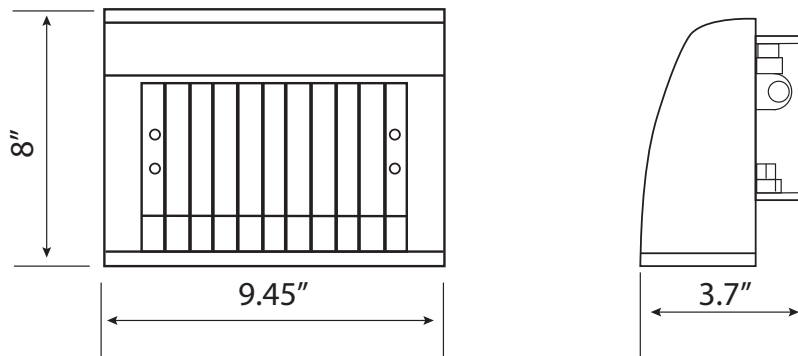

TECHNICAL DRAWINGS

ORDERING INFORMATION

SWP	OUTPUT	CCT	MOUNTING	FINISH	DRIVER	OPTIONS
Slim Wall Pack	25 - 25W 35 - 35W	30 - 3000K 35 - 3500K 40 - 4000K 50 - 5000K	S - surface K - Knuckle T - Trunnion	BL - Black powder-coat BR - Bronze Powder coat	LD - IP67 LED Driver	90EM - 90 min battery 240EM - 4 hr. battery STD - Standard PK - Pink Filter

Sample Number: SWP-35-40-S-BL-LD-PK