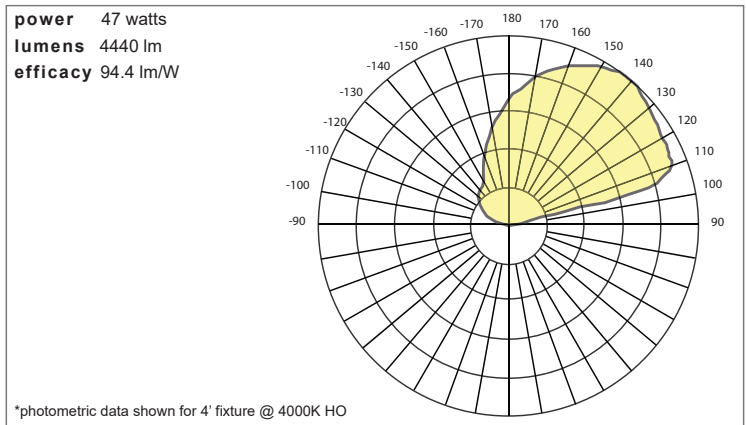

**LED** ●●●●●●●● **FEATURES**

<b>100Lm/W</b>	<b>Dynamic White</b>
<b>Corners</b>	<b>Continuous Runs</b>
<b>Sun-Like 99CRI</b>	<b>DIM TO DARK</b>
<b>Custom Orders</b>	<b>4 WEEK TURNAROUND</b>

**OUTPUT**  
 - Standard output: 8w per foot 800 lumens per foot  
 - High output: 10w per foot 1000 lumens per foot  
 - Dynamic White 2700-6500K

**TECHNICAL DRAWINGS**

**PHOTOMETRICS**

**ORDERING INFORMATION**

MGHO		MGT					
<b>FRAMING</b> MGHO - Mini-Ghost Cove	<b>CASE LENGTH</b> 8 - 8ft RUN - Specify *field cuttable come in 8' lengths	<b>OPTIONS</b> ICK - Inside Corner Kit OCK - Outside Corner Kit CCK - Custom Corner Kit SFD - Sateen Lens CDC - Clear Dust Cover	<b>GEAR TRAY</b> MGT - Mini-Ghost	<b>COLOR</b> 27 - 2700K 30 - 3000K 35 - 3500K 40 - 4000K 50 - 5000K 57 - 5700K 65 - 6500K DW - Dynamic White	<b>OUTPUT</b> ST - Standard Output HO - High Output UL - Ultra Output	<b>LENGTH</b> 2 - 23 1/8" 3 - 33 3/4" 4 - 44 1/4" 6 - 66 1/2" 8 - 88 3/4"	<b>CONTROL</b> STD - standard 0-10V Eldo LED driver DA - DALI Dimming DMX - Tunable White D10 - Dual 0-10V Tunable