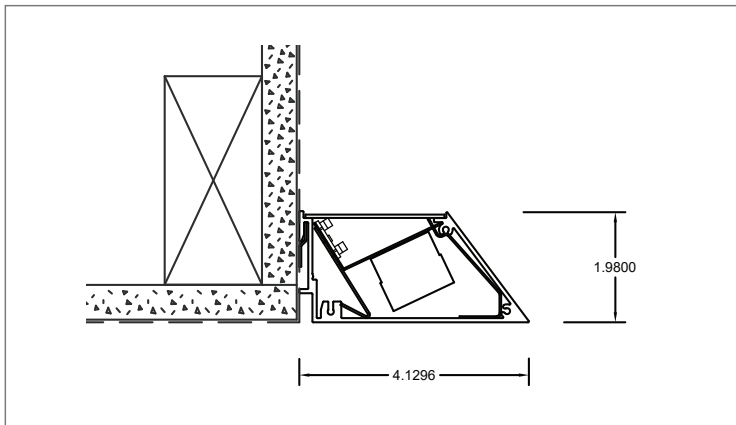

**TECHNICAL DRAWINGS**

**PHOTOMETRICS**

**ORDERING INFORMATION**

MGHO		MGT					
<b>FRAMING</b> MGHO - Mini-Ghost Cove	<b>CASE LENGTH</b> 8 - 8ft RUN - Specify *field cuttable come in 8' lengths	<b>OPTIONS</b> ICK - Inside Corner Kit OCK - Outside Corner Kit CCK - Custom Corner Kit SFD - Sateen Lens CDC - Clear Dust Cover	<b>GEAR TRAY</b> MGT - Mini-Ghost	<b>COLOR</b> 27 - 2700K 30 - 3000K 35 - 3500K 40 - 4000K 50 - 5000K 57 - 5700K 65 - 6500K DW - Dynamic White	<b>OUTPUT</b> ST - Standard Output HO - High Output UL - Ultra Output	<b>LENGTH</b> 2 - 23 1/8" 3 - 33 3/4" 4 - 44 1/4" 6 - 66 1/2" 8 - 88 3/4"	<b>CONTROL</b> STD - standard 0-10V Eldo LED driver DA - DALI Dimming DMX - Tunable White D10 - Dual 0-10V Tunable