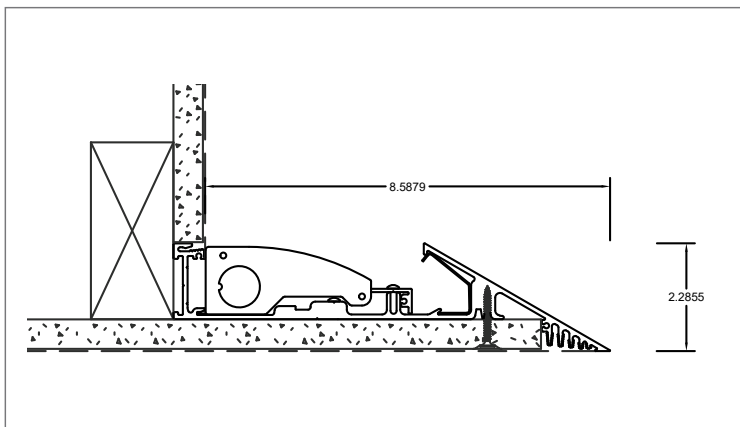

TECHNICAL DRAWINGS

PHOTOMETRICS

power 48 watts
lumens 4453 lm
efficacy 93.2 lm/W