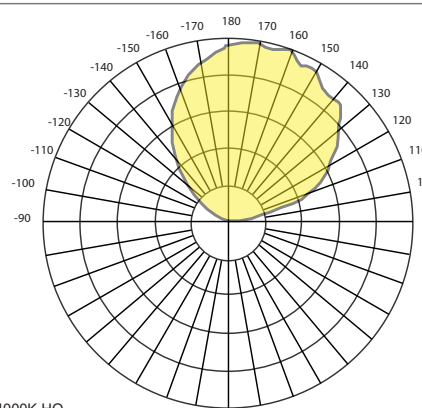

LED ●●●●●●●●

FEATURES

120Lm/W

Dynamic White

OUTPUT
 - **Standard Output:** 7W per foot / 720 Lumens per foot
 - **High Output:** 8W per foot / 960 Lumens per foot
 - **Ultra Output:** 10W per foot / 1200 Lumens per foot.
 - **Dynamic White** - 2700K-6500K

OPTICS
 Sateen film diffuser

CERTIFICATIONS
 IBEW (local 3) Union-Made in the USA

TECHNICAL DRAWINGS

PHOTOMETRICS

power 48 watts
lumens 4453 lm
efficacy 93.2 lm/W

*photometric data shown for 4' fixture @ 4000K HO

GGT

GEAR TRAY
 GGT - Ghost

COLOR
 27 - 2700K
 30 - 3000K
 35 - 3500K
 40 - 4000K
 50 - 5000K
 57 - 5700K
 65 - 6500K
 DW - Dynamic White

OUTPUT
 ST - Standard Output
 HO - High Output
 UL - Ultra Output

LENGTH
 2 - 23 1/8"
 3 - 33 3/4"
 4 - 44 1/4"
 6 - 66 1/2"
 8 - 88 3/4"