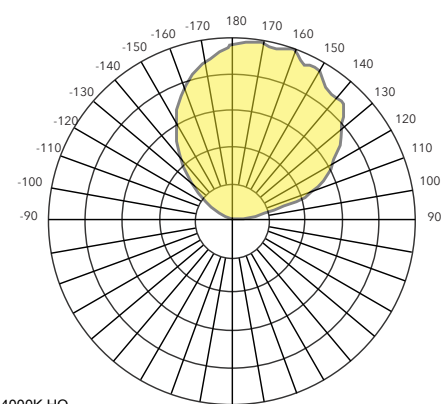

LED ●●●●●●●●

FEATURES

120Lm/W	Dynamic White
Corners	Continuous Runs
Sun-Like 99CRI	DIM TO DARK
Custom Orders	4 WEEK TURNAROUND

OUTPUT
 - **Standard Output:** 7W per foot / 720 Lumens per foot
 - **High Output:** 8W per foot / 960 Lumens per foot
 - **Ultra Output:** 10W per foot / 1200 Lumens per foot.
 - **Dynamic White** - 2700K-6500K

TECHNICAL DRAWINGS

PHOTOMETRICS

power 48 watts
lumens 4453 lm
efficacy 93.2 lm/W

*photometric data shown for 4' fixture @ 4000K HO

ORDERING INFORMATION

GHOS

FRAMING GHOS - Ghost Cove Square Edge	CASE LENGTH 8 - 8ft RUN - Specify *field cuttable come in 8' lengths	OPTIONS ICK - Inside Corner Kit OCK - Outside Corner Kit CCK - Custom Corner Kit SFD - Sateen Lens CDC - Clear Dust Cover
---	--	---

GGT

GEAR TRAY GGT - Ghost	COLOR 27 - 2700K 30 - 3000K 35 - 3500K 40 - 4000K 50 - 5000K 57 - 5700K 65 - 6500K DW - Dynamic White	OUTPUT ST - Standard Output HO - High Output UL - Ultra Output	LENGTH 2 - 23 1/8" 3 - 33 3/4" 4 - 44 1/4" 6 - 66 1/2" 8 - 88 3/4"	CONTROL STD - standard 0-10V Eldo LED driver DA - DALI Dimming DMX - Tunable White D10 - Dual 0-10V Tunable
---------------------------------	--	--	--	--