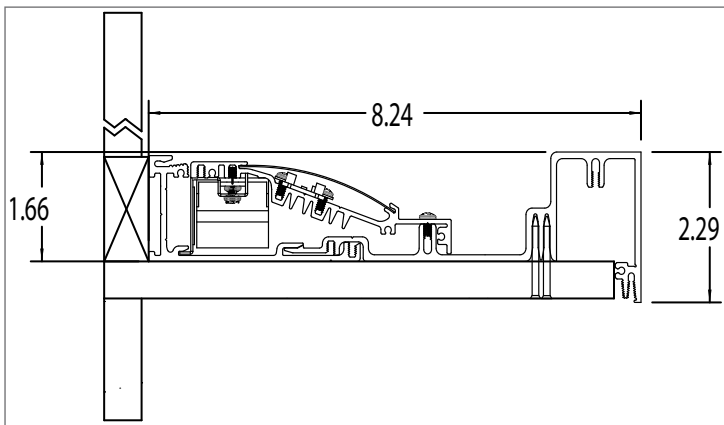

OPTIONS
 90° inside and outside corner kits available

MATERIALS
 - Extruded aluminum cove framing system
 - Extruded aluminum LED gear trays

OPTICS
 Sateen film diffuser

CERTIFICATIONS
 IBEW (local 3) Union-Made in the USA

TECHNICAL DRAWINGS

PHOTOMETRICS

power 48 watts
lumens 4453 lm
efficacy 93.2 lm/W

*photometric data shown for 4' fixture @ 4000K HO

ORDERING INFORMATION

GHOS

FRAMING GHOS - Ghost Cove Square Edge	CASE LENGTH 8 - 8ft RUN - Specify *field cuttable come in 8' lengths	OPTIONS ICK - Inside Corner Kit OCK - Outside Corner Kit CCK - Custom Corner Kit SFD - Sateen Lens CDC - Clear Dust Cover
---	--	---

GGT

GEAR TRAY GGT - Ghost	COLOR 27 - 2700K 30 - 3000K 35 - 3500K 40 - 4000K 50 - 5000K 57 - 5700K 65 - 6500K DW - Dynamic White	OUTPUT ST - Standard Output HO - High Output UL - Ultra Output	LENGTH 2 - 23 1/8" 3 - 33 3/4" 4 - 44 1/4" 6 - 66 1/2" 8 - 88 3/4"	CONTROL STD - standard 0-10V Eldo LED driver DA - DALI Dimming DMX - Tunable White D10 - Dual 0-10V Tunable
---------------------------------	--	--	--	--