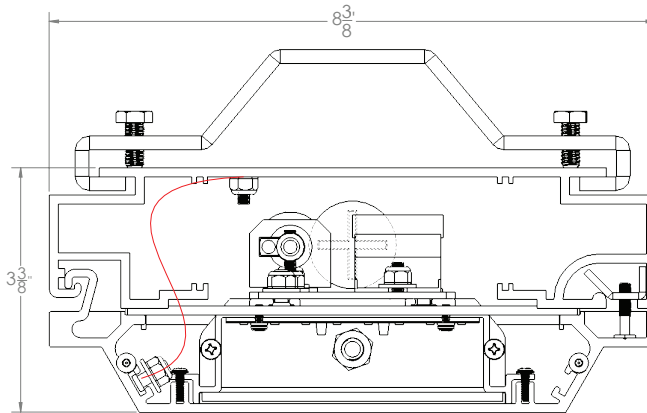

CERTIFICATIONS

- UL Listed
- IBEW (local 3)
- Union-Made in the USA
- IP66 wet location rated

TECHNICAL DRAWINGS

ORDERING INFORMATION

99JD						
SERIES 98JD LED	LENGTH	CCT	MOUNTING	LENS	OPTIONS	DIMMING
	1 - 18" nom	30 - 3000K	S - Surface	FD - Flat Diffused	90EM - 90 min battery	STD - Standard
	2 - 30" nom	27 - 2700K	P - Pendant	FA - Flat Asymmetric	240EM - 4 hr. battery	0-10V
	4 - 4' nom	35 - 3500K	C - Corner		STD - Standard	DA - DALI Dimmer
	6 - 6' nom	40 - 4000K	R - Retrofit door assembly			
	RUN - specify					