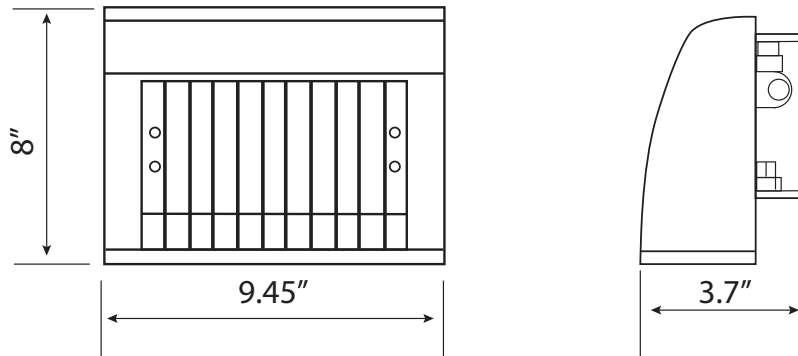

CERTIFICATIONS

- IBEW (local 3)
- ETL/cETL Listed
- IP65 wet location rated

TECHNICAL DRAWINGS

ORDERING INFORMATION

SWP	OUTPUT	CCT	MOUNTING	FINISH	DRIVER	OPTIONS
Slim Wall Pack	25 - 25W 35 - 35W	30 - 3000K 35 - 3500K 40 - 4000K 50 - 5000K	S - surface K - Knuckle T - Trunnion	BL - Black powder-coat BR - Bronze Powder coat	LD - IP67 LED Driver	90EM - 90 min battery 240EM - 4 hr. battery STD - Standard PK - Pink Filter