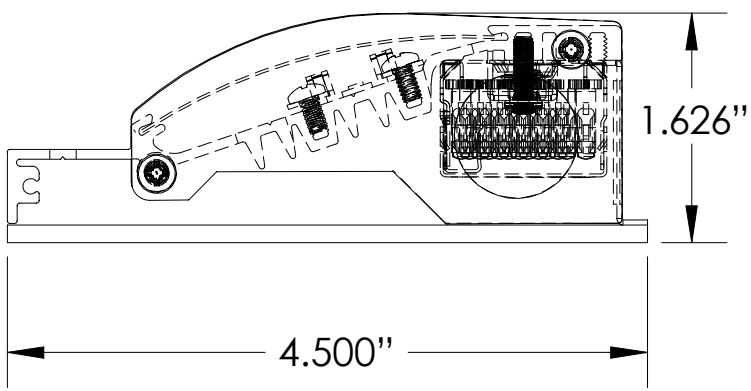

**TECHNICAL DRAWINGS**

**PHOTOMETRICS**

**ORDERING INFORMATION**

GHOGLX		
<b>FRAMING</b> GHOS - Ghost Cove GLX	<b>CASE LENGTH</b> 8 - 8ft RUN - Specify *field cuttable come in 8' lengths	<b>OPTIONS</b> ICK - Inside Corner Kit OCK - Outside Corner Kit CCK - Custom Corner Kit SFD - Sateen Lens CDC - Clear Dust Cover