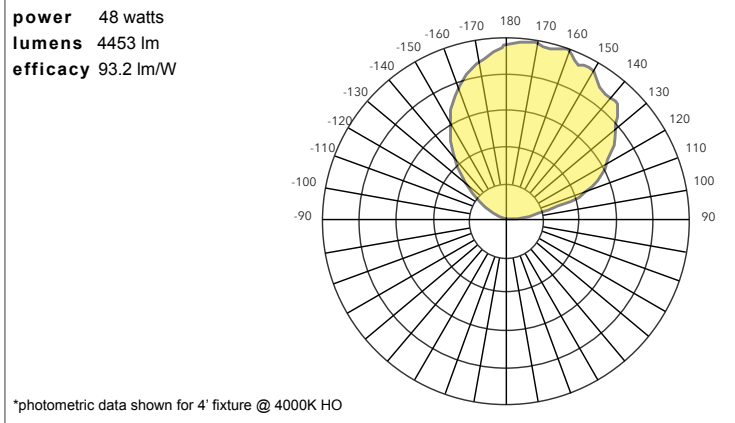

**LED** ●●●●●●●●●●

**FEATURES**

<b>120Lm/W</b>	<b>Dynamic White</b>
<b>Corners</b>	<b>Continuous Runs</b>
<b>Sun-Like 99CRI</b>	<b>DIM TO DARK</b>
<b>Custom Orders</b>	<b>4 WEEK TURNAROUND</b>

**OUTPUT**  
 - **Standard Output:** 7W per foot 720 Lumens per foot  
 - **High Output:** 8W per foot / 960 Lumens per foot  
 - **Ultra Output:** 10W per foot / 1200 Lumens per foot.  
 - **Dynamic White** - 2700K-6500K

**TECHNICAL DRAWINGS**

**PHOTOMETRICS**

**ORDERING INFORMATION**

GHOGLX		
<b>FRAMING</b> GHOS - Ghost Cove GLX	<b>CASE LENGTH</b> 8 - 8ft RUN - Specify *field cuttable come in 8' lengths	<b>OPTIONS</b> ICK - Inside Corner Kit OCK - Outside Corner Kit CCK - Custom Corner Kit SFD - Sateen Lens CDC - Clear Dust Cover

<b>COLOR</b> 27 - 2700K 30 - 3000K 35 - 3500K 40 - 4000K 50 - 5000K 57 - 5700K 65 - 6500K DW - Dynamic White	<b>OUTPUT</b> ST - Standard Output HO - High Output UL - Ultra Output	<b>LENGTH</b> 2 - 23 1/8" 3 - 33 3/4" 4 - 44 1/4" 6 - 66 1/2" 8 - 88 3/4"	<b>CONTROL</b> STD - standard 0-10V Eldo LED driver DA - DALI Dimming DMX - Tunable White D10 - Dual 0-10V Tunable
--	--	--	--